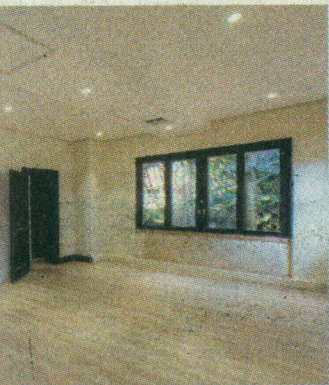

UP-MARKET FEATURES AND SPECIFICATIONS

- Unit sizes range from 14m² to 200m²
- Prestigious serviced reception area
- Tranquil gardens
- Spacious outdoor wooden deck with reflection pool
- Sophisticated Balinese inspired architecture
- 24 hour guarded security
- Controlled access
- Fully air-conditioned suites
- Laminate timber flooring
- Ample Parking – including allocated covered parking bays

CONTACT DETAILS

LISA BURGESS 082 555 3997
EMAIL: lisa@izuluofficepark.co.za
www.izuluofficepark.co.za
Rey's Place, Ballito,
Dolphin Coast, South Africa

ENHANCE THE QUALITY OF YOUR WORKING ENVIRONMENT

This is your opportunity to be part of the sought-after, flourishing business precinct of Ballito. **IZULU OFFICE PARK** situated in the renowned and picturesque Dolphin Coast, offers tranquil, serene and idyllic beauty that every business owner dreams of.

With quick and easy access to the N2, M4, Ballito Drive, King Shaka International Airport and surrounding areas on the North Coast. Your business location doesn't get much better than this!

Accommodate your colleagues and clients with a motivational and inspiring environment.