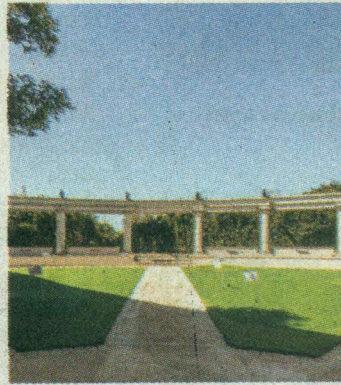

UP-MARKET FEATURES AND SPECIFICATIONS

- Unit sizes range from 14m² to 200m²
- Prestigious serviced reception area
- Tranquil gardens
- Spacious outdoor wooden deck with reflection pool
- Sophisticated Balinese inspired architecture
- 24 hour guarded security
- Controlled access
- Fully air-conditioned suites
- Laminate timber flooring
- Ample Parking – including allocated covered parking bays

CONTACT DETAILS

LISA BURGESS 082 555 3997
EMAIL: lisa@izuluofficepark.co.za
www.izuluofficepark.co.za
Rey's Place, Ballito,
Dolphin Coast, South Africa

ENHANCE THE QUALITY OF YOUR WORKING ENVIRONMENT

This is your opportunity to be part of the sought-after, flourishing business precinct of Ballito. **IZULU OFFICE PARK** situated in the renowned and picturesque Dolphin Coast, offers tranquil, serene and idyllic beauty that every business owner dreams of.

With quick and easy access to the N2, M4, Ballito Drive, King Shaka International Airport and surrounding areas on the North Coast. Your business location doesn't get much better than this!

Accommodate your colleagues and clients with a motivational and inspiring environment.